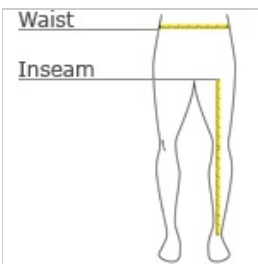

Gildan® Youth Heavy Blend™ Sweatpant 18200B

- 8-ounce, 50/50 cotton/poly pill-resistant air jet yarn
- Covered elastic waistband
- No drawcord at waist
- Elastic cuffs
- Double-needle bottom hem

HOW TO MEASURE

WAIST

Measure waist at the height pants are normally worn, and keep tape comfortably loose.

INSEAM

Measure a similar style pant that fits well and is the desired length. Measure from the crotch seam to the hem.

SIZE CHART

	S	M	L	XL
Waist	6/8	10/12	14/16	18/20
Inseam	26-28	28-30	30-32	32-34

COLOR INFORMATION

Black
PMS 426 C

Navy
PMS 533 C

Sports Grey
PMS COOL GREY 7
C

*Not all sizes are available in every color.